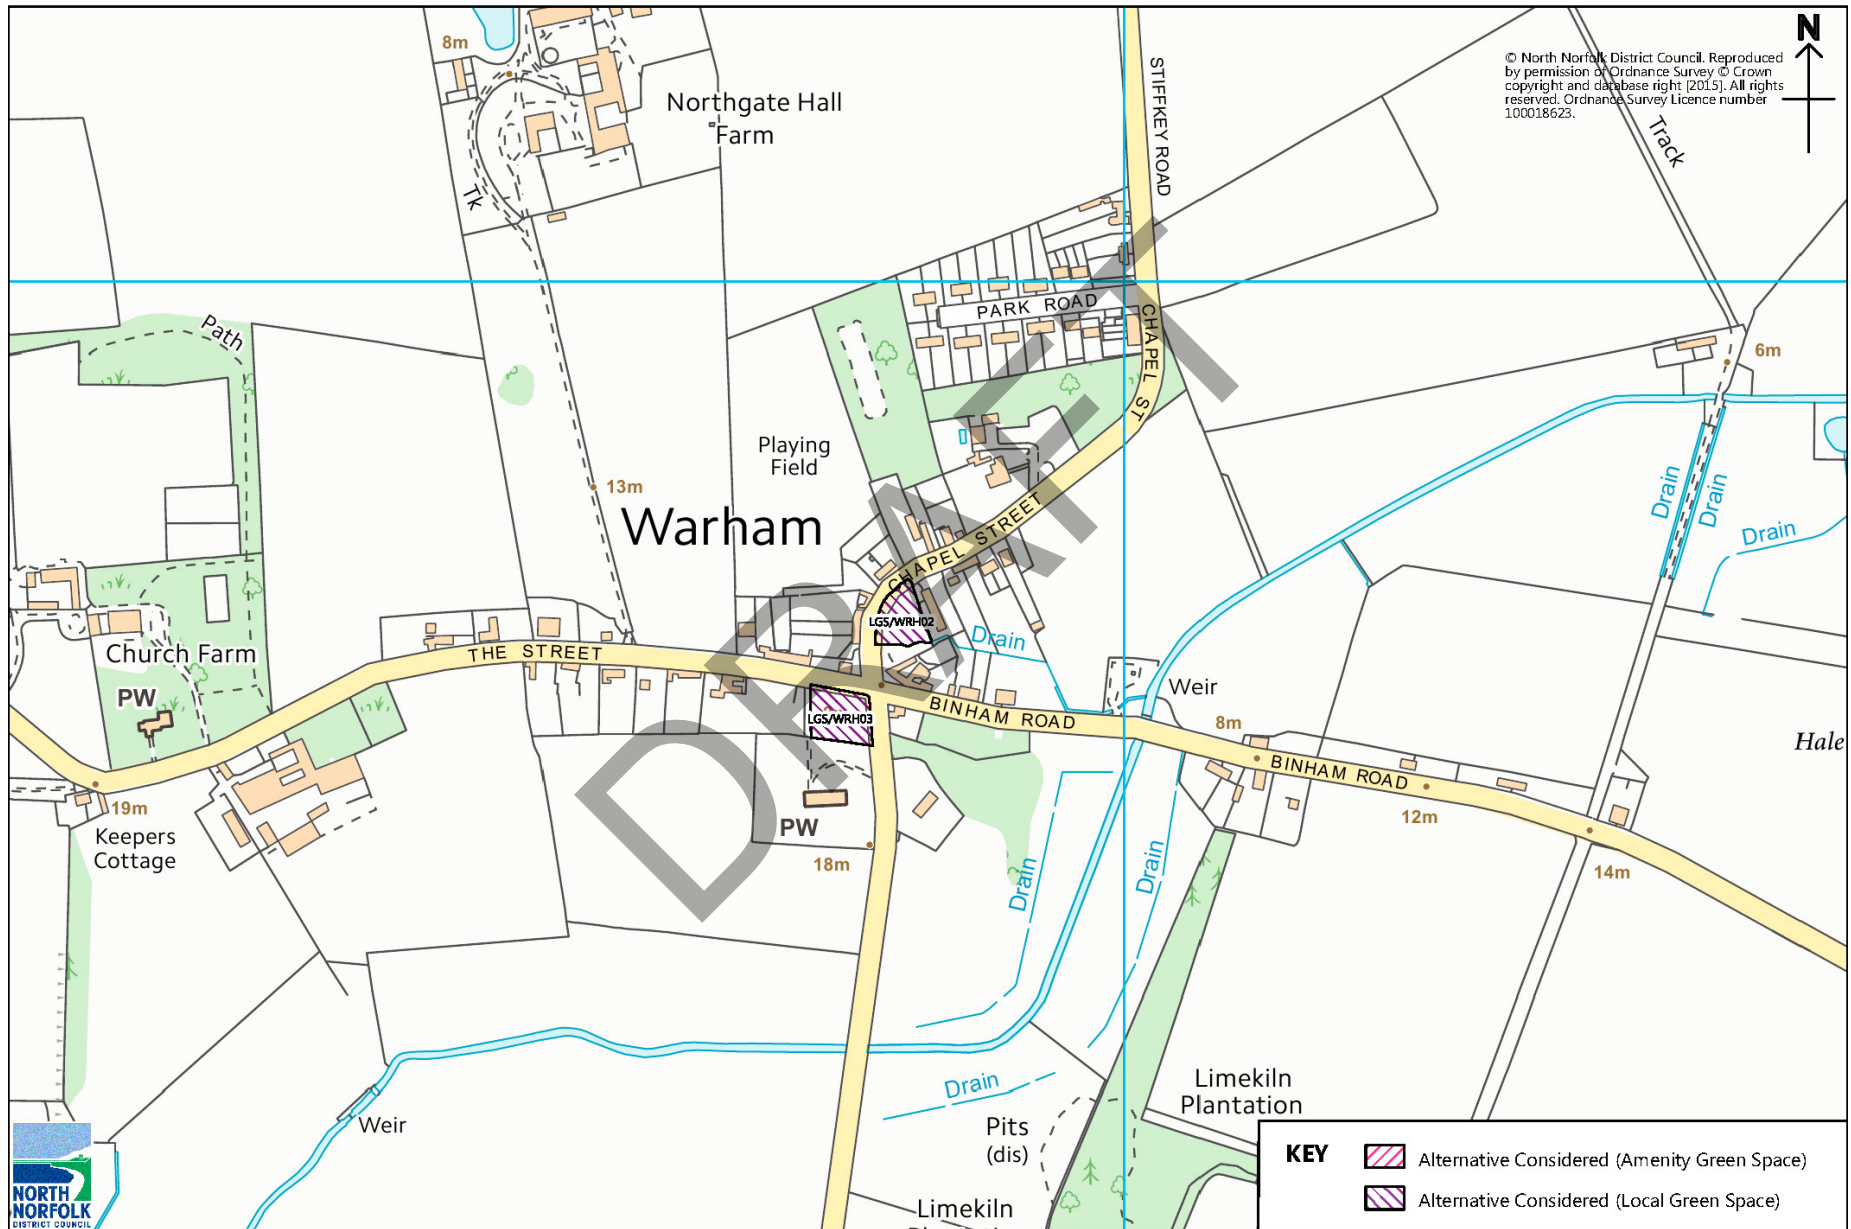

Mundesley - Alternatives Considered

Overstrand - Alternatives Considered

Roughton - Alternatives Considered

Ashmanhaugh - Alternatives Considered

Beckham (East & West) - Alternatives Considered (1)

Beckham (East & West) - Alternatives Considered (2)

East Ruston - Alternatives Considered (1)

High Kelling - Alternatives Considered

Hindolveston - Alternatives Considered

Holkham - Alternatives Considered

Kettlestone - Alternatives Considered

Langham - Alternatives Considered

Thornage - Alternatives Considered (1)

Thornage - Alternatives Considered (2)

Trimingham - Alternatives Considered (1)

Trunch - Alternatives Considered (1)

Trunch - Alternatives Considered (2)

OS MasterMap®

Warham - Alternatives Considered

Warham / Wighton - Alternatives Considered

Worstead - Alternatives Considered

Worstead / Honing - Alternatives Considered